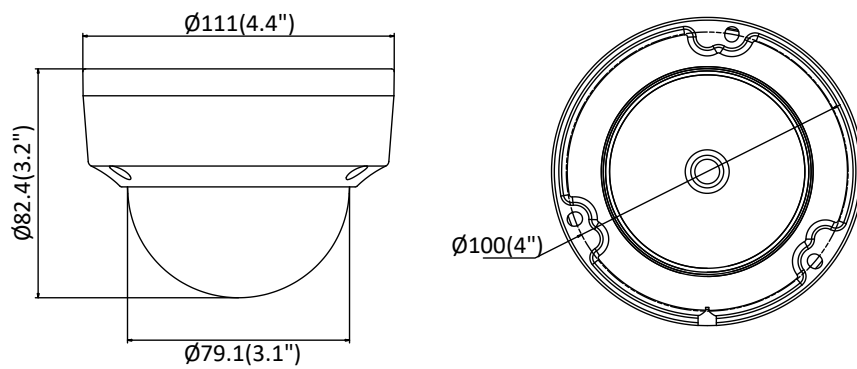

Dimensions	Camera: $\Phi 111 \times 82.4 \text{ mm}$ ( $\Phi 4.4'' \times 3.2''$ ) With package: $134 \times 134 \times 108 \text{ mm}$ ( $5.27'' \times 5.27'' \times 4.25''$ )
Weight	Camera: 500 g (1.1 lb.) With package: 800 g (1.8 lb.)

## Dimension

Unit: mm (inch)